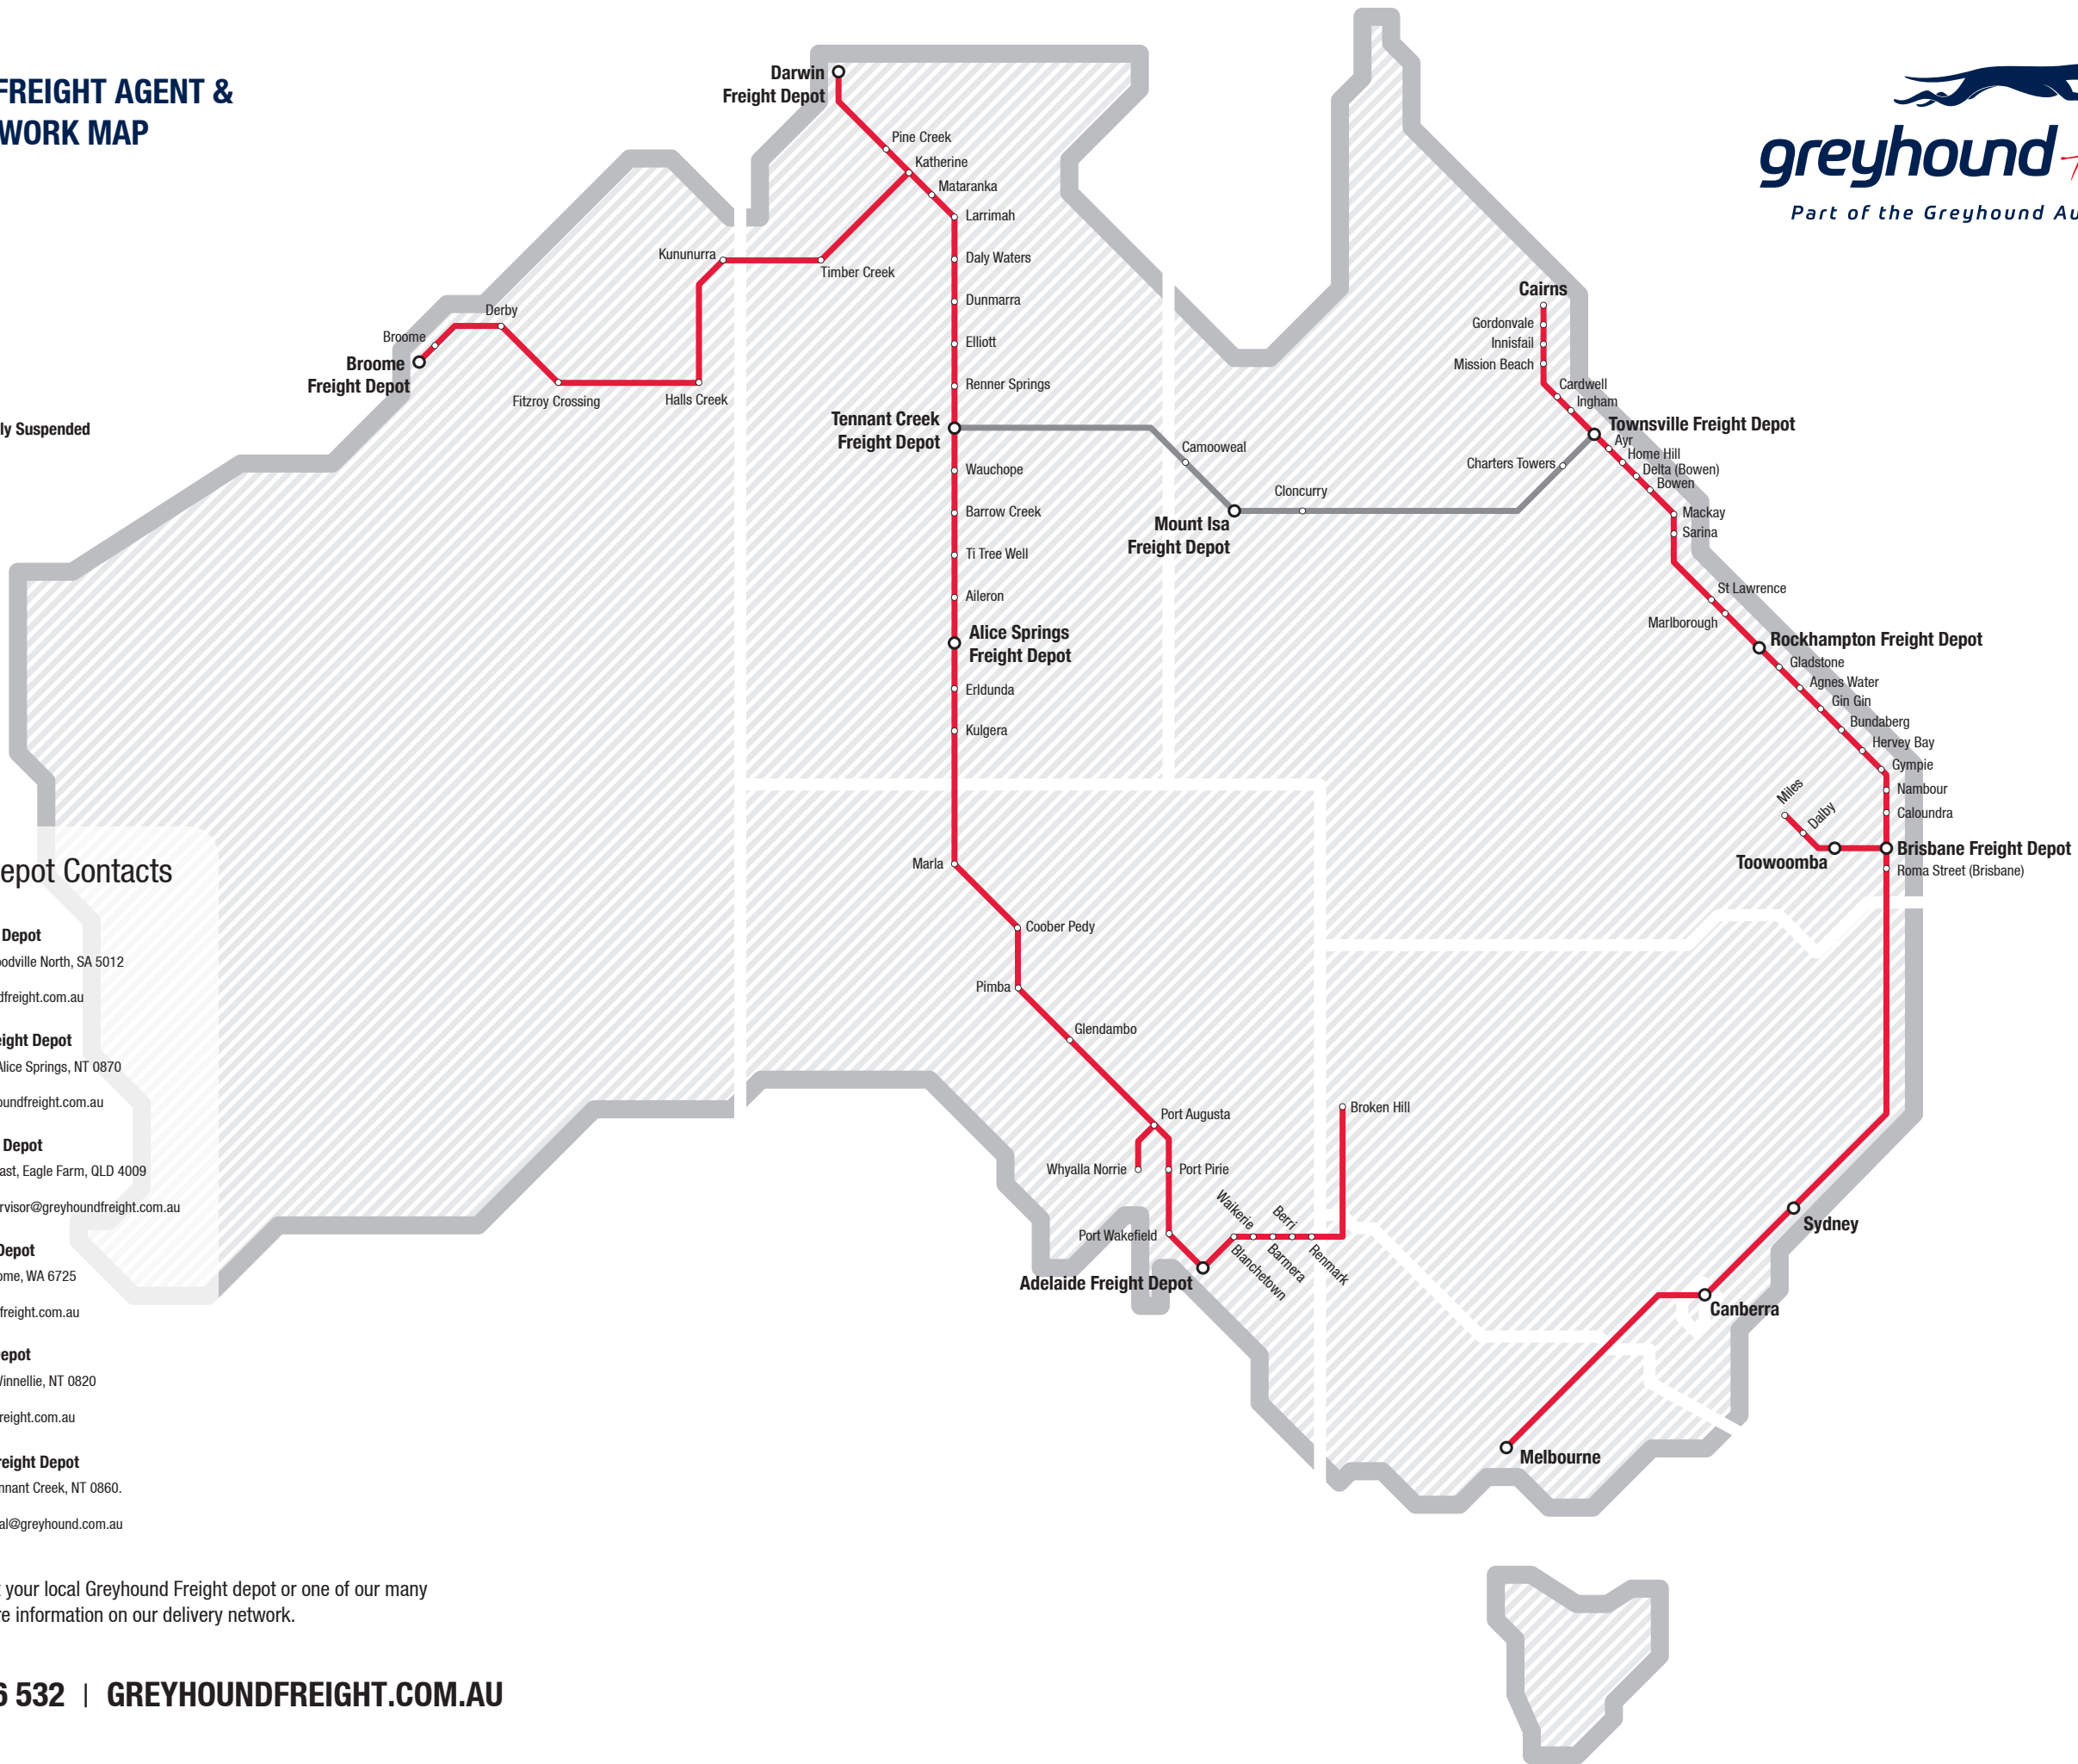

NATIONAL FREIGHT AGENT & DEPOT NETWORK MAP

Key

- Freight Depot
- Freight Agent
- Coach Route
- Route Temporarily Suspended

Freight Depot Contacts

Adelaide Freight Depot

24 Audley Street, Woodville North, SA 5012
08 8330 1404
adelaide@greyhoundfreight.com.au

Alice Springs Freight Depot

4 George Crescent, Alice Springs, NT 0870
08 7928 7372
alicesprings@greyhoundfreight.com.au

Brisbane Freight Depot

595 Curtin Avenue East, Eagle Farm, QLD 4009
07 3868 0988
brisbane.depot.supervisor@greyhoundfreight.com.au

Broome Freight Depot

8 Florence Way, Broome, WA 6725
08 9194 5810
broome@greyhoundfreight.com.au

Darwin Freight Depot

35 Winnellie Road, Winnellie, NT 0820
08 8930 7505
darwin@greyhoundfreight.com.au

Tennant Creek Freight Depot